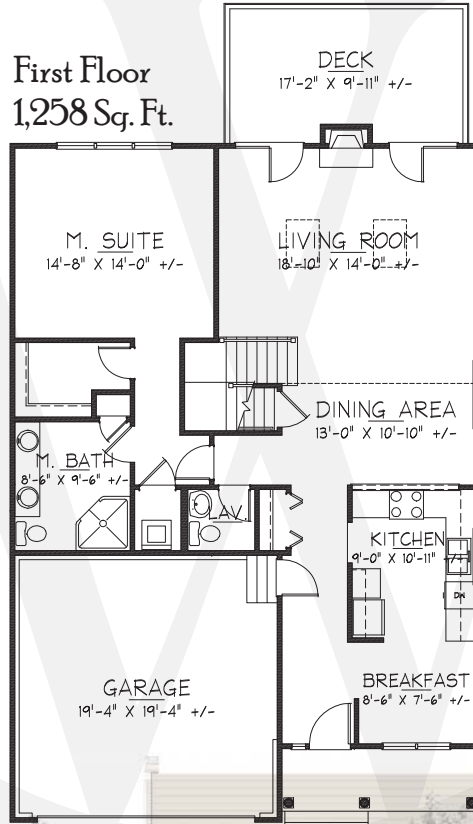

Unit 25 PRESTON C
FLOOR PLANS

Total Square Footage = 2,166 +/-

WASHINGTON WOODS
NORWELL MASSACHUSETTS

Anne Merna Rita Walsh
781-820-3270 617-840-6643

WILLIAM RAVEIS

NEW HOMES

The Largest Family-Owned Real Estate Company in the Northeast