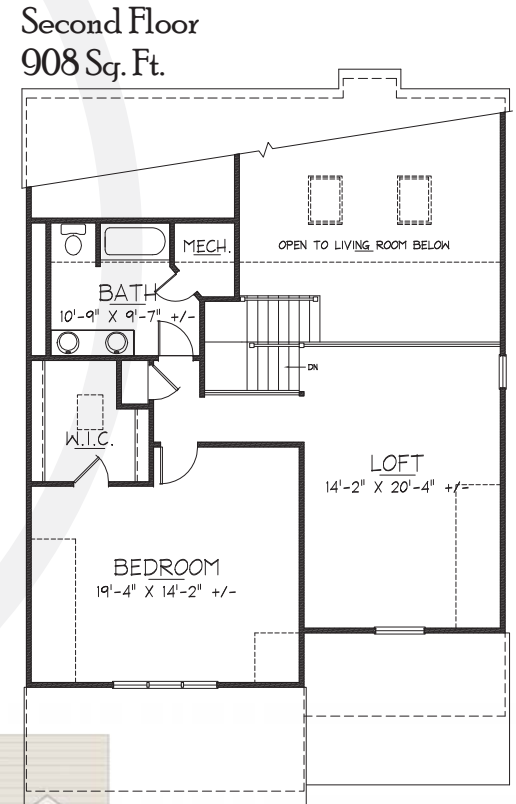

Unit 25 PRESTON C
FLOOR PLANS

Total Square Footage = 2,166 +/-

WASHINGTON WOODS
NORWELL MASSACHUSETTS

Anne Merna Rita Walsh
781-820-3270 617-840-6643

WILLIAM RAVEIS

NEW HOMES

The Largest Family-Owned Real Estate Company in the Northeast

WASHINGTON WOODS

Not all homes incorporate all of the items listed within these specifications. All information is from sources deemed reliable and is subject to errors, omissions, change of price, prior sale and withdrawal without notice. Floorplans & Elevations are subject to change. All dimensions are approximate. All building plans may be reversed (mirror image) from what was depicted on the artistic rendering or the site map.