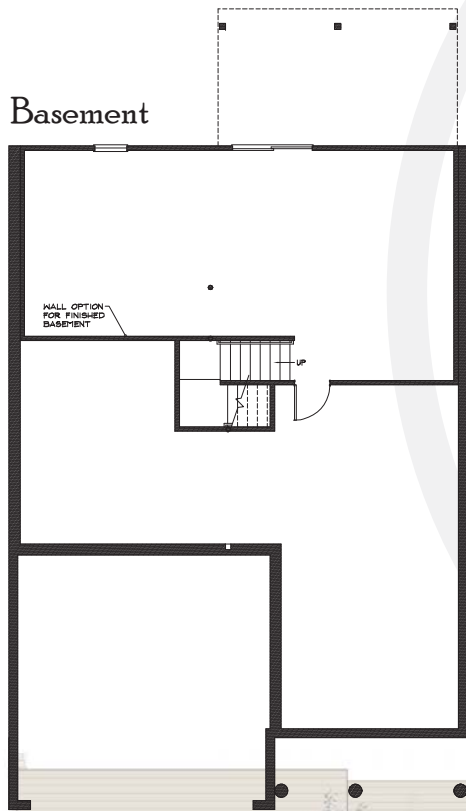

Unit 25 PRESTON C
FLOOR PLANS

Total Square Footage = 2,166 +/-

WASHINGTON WOODS
NORWELL MASSACHUSETTS

Anne Merna Rita Walsh
781-820-3270 617-840-6643

WILLIAM RAVEIS

NEW HOMES

The Largest Family-Owned Real Estate Company in the Northeast

WASHINGTON WOODS

Not all homes incorporate all of the items listed within these specifications. All information is from sources deemed reliable and is subject to errors, omissions, change of price, prior sale and withdrawal without notice. Floorplans & Elevations are subject to change. All dimensions are approximate. All building plans may be reversed (mirror image) from what was depicted on the artistic rendering or the site map.